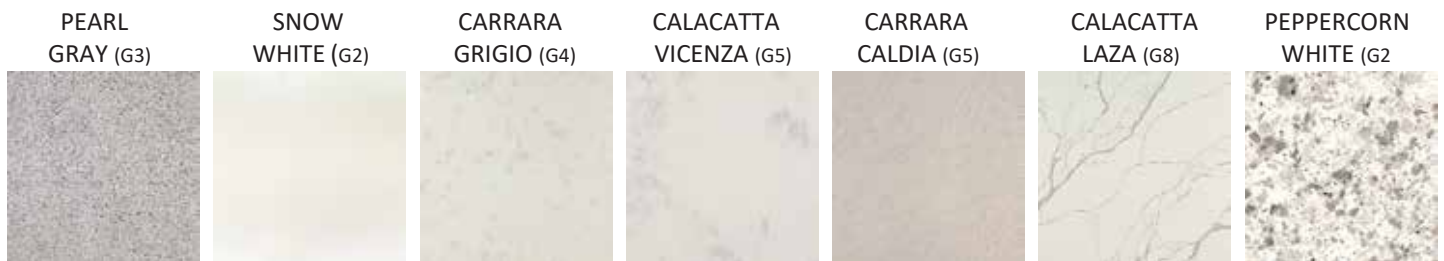

Canaan Stone Works
2018 STOCK COLORS

STOCK GRANITE

MSI QUARTZ

METRO QUARTZ