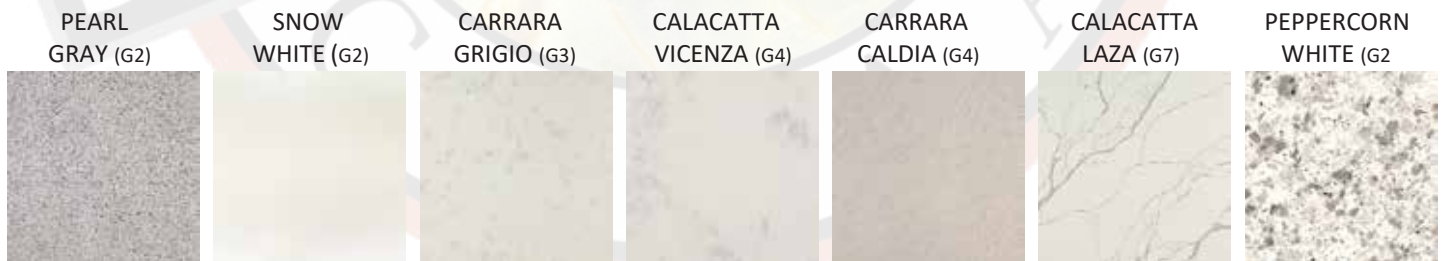

Rock Solid Service.

2018 STOCK COLORS

STOCK GRANITE

MSI QUARTZ

METRO QUARTZ